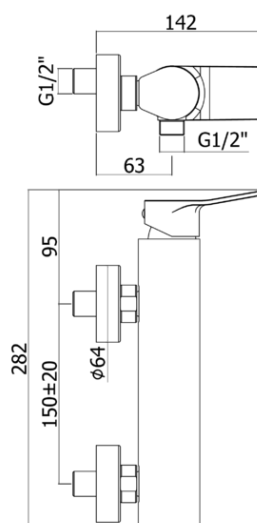

tilt

DESCRIZIONE | DESCRIPTION

- Miscelatore doccia completo di:
- set 2 eccentrici 1/2"x3/4"G e rosoni
- Shower mixer complete with:
- set of 2 S-wall-unions 1/2"x3/4"G and wall-plates

FINITURE | FINISHES

TI 168D..

- CR - Cromo | Chrome
- BO - Bianco opaco | Matt white
- NO - Nero opaco | Matt black
- ST - Steel looking | Steel looking finish

TI 168..

- CR - Cromo | Chrome
- BO - Bianco opaco | Matt white
- NO - Nero opaco | Matt black
- ST - Steel looking | Steel looking finish

ARTICOLO | ARTICLE

TI 168D..

- con supporto a muro snodato in ABS
- con doccia e flessibile
- with ABS joint wall bracket
- with hand-shower and flexible hose

TI 168..

- senza set doccia
- con attacco inferiore 1/2"G
- without shower set
- with 1/2"G lower connection